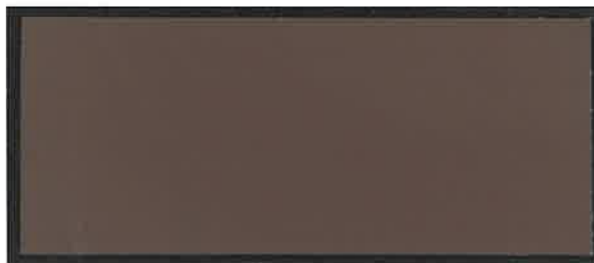

Accent Color

Entry Door, Shutters, Wrought Iron
(Optional Fascia and/or Garage Door)

Pine Cone #DE6048 - LRV 11