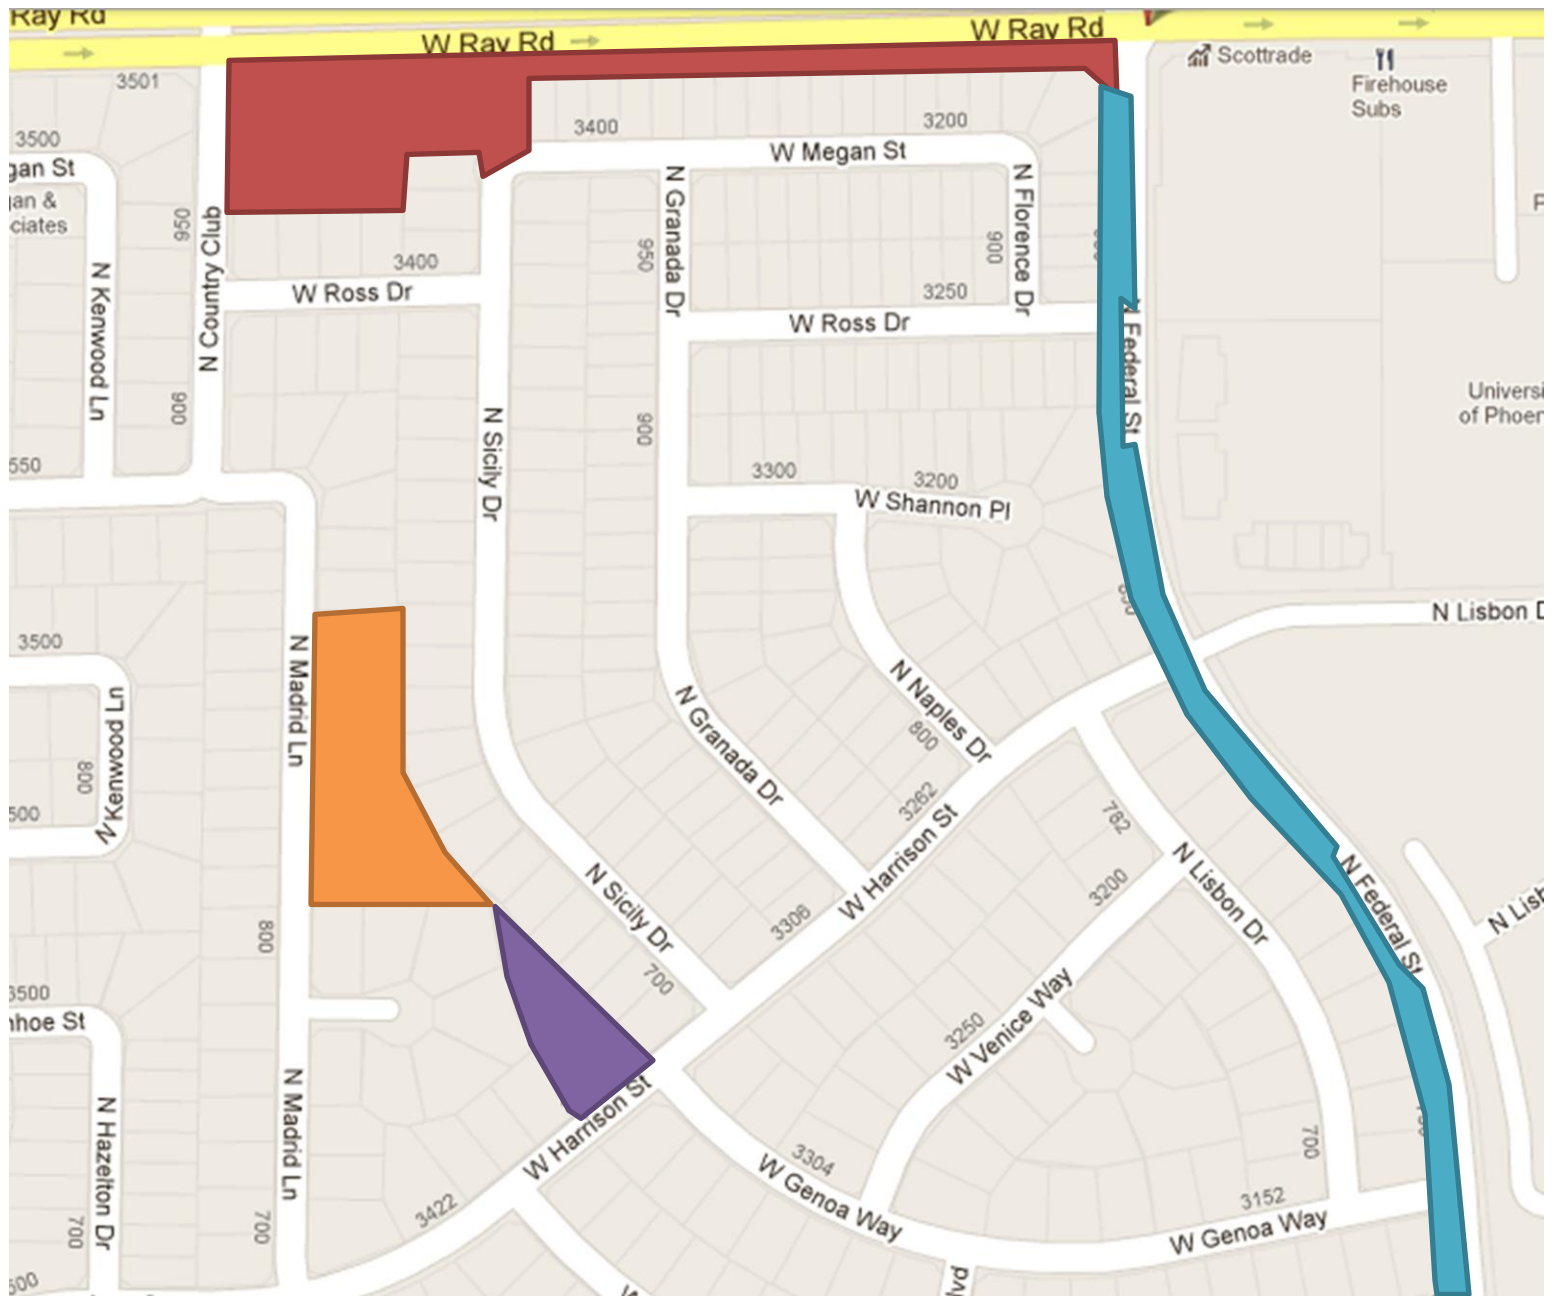

Darcy Ranch Landscape Zoning Map

Zone 1- Ray Road

Zone 3- Harrison Ret.

Zone 2- Federal St.

Zone 4- Madrid Ret.